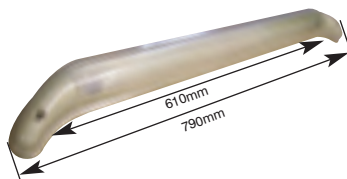

New L173 EXTERIOR DOOR LIGHT IP44 WATERPROOF
New design long awning light arched over entrance door top. Built in rain channel to direct water away from door. 13w fluorescent tube light 12 volt DC. Clear lens and outer cover inner casing white. Requires switc
L173W Long exterior door light 13w tube