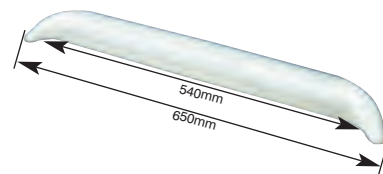

New L173 EXTERIOR DOOR LIGHT IP44 WATERPROOF
New design long awning light arched over entrance door top. Built in rain channel to direct water away from door. 13w fluorescent tube light 12 volt DC. Clear lens and outer cover inner casing white. Requires switc
L173W Long exterior door light 13w tube

L170 EXTERIOR DOOR LIGHT IP44 WATERPROOF
New style awning light arched over entrance door top. Very smart design easily installed to exterior. Requires switch. 12 volt only. White.
L170W L170 exterior door light 8w tube.