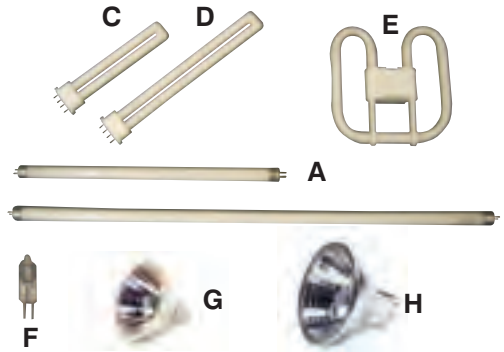

B6869BG Down light back box designed to cover the rear of halogen spots where they have been cut into the underside of overhead lockers etc. preventing contents touching hot parts of the lamp.
New **B6867BG** with 50mm w x 25mm h cut out to side for harness plugs.

SPARE FLUORESCENT TUBES & HALOGEN BULBS

- A **LST4W** Spare 4w tube
- B **LST8W** Spare 8w tube (300mm)
- B **LST13W** Spare 13w tube (525mm)
- B **LST18W** Spare 18w tube (590mm)
- B **LST21W** Spare 21w tube (850mm)
- C **LSPL7** Spare PL7 dulux tube
- C **LSPL9W** Spare PL9 dulux tube
- D **LSPL11W** Spare PL11 dulux tube
- E **LST2D10** Spare 2D 10w tube
- E **LST2D16W** Spare 2D 16w tube
- F **LSG41210** G4 halogen 12v 10w
- F **LSG41220** G4 halogen 12v 20w
- F **LSG42420** G4 halogen 24v 20w
- F **LSB21W** 21W 12v bulb for L9025w
- F **LSB5W** 5W courtesy light bulb
- G **LSTF10** 10w round tube
- H **LSMR11121** HAL MR11 12 volt 10w
- H **LSMR16122** HAL MR16 12V 20W

Dometic LIGHT LED23RM
Elegant recessed spotlight with low depth integrates easily into any interior. Can be used as room lighting. Uses economical LEDs. Voltage: 8 – 16 volts DC. Output: 1 watt. Bulb: G4 PCB, side pin, power-LED. Light colour: warm white. Material: metal, glass. Ø x D: 65 x 20 mm

Dometic LIGHT LED20RM
Swiveling recessed spotlight with ON / OFF switch. Uses economical LEDs. Voltage: 8 – 16 volts DC. Output: 1 watt. Bulb: G4 back pin long, power-LED. Light colour: warm white. Material: plastic,

Dometic LIGHT LED21TM
Swiveling surface-mounted spotlight with ON / OFF switch. Uses economical LEDs. Voltage: 8 – 16 volts DC. Output: 1 watt. Bulb: G4 back pin long, power-LED. Light colour: warm white. Material: plastic, glass. Ø x D: 85 x 60 mm

Dometic LIGHT LED30TM
Strip light for fitting on top of cupboards by means of adhesive strip. Voltage: 8 – 16 volts DC. Output: 2.5 watts. Bulbs economical LED's. Light colour: warm white. Material: metal. W x H x D: 860 x 30 x 12 mm

Dometic LIGHT LED19TM
Pivoting and swiveling surface mounted spotlight with ON / OFF switch. Uses economical LEDs. Voltage: 8 – 16 volts DC. Output: 1 watt. Bulb: G4 back pin long, power-LED. Light colour: warm white. Material: plastic, glass Ø x D: 75 x 85 mm

Dometic LIGHT LED24TM
Pivoting and swiveling surface mounted spotlight with ON / OFF switch. Low heat emission thanks to LED cold light. Voltage: 8 – 16 volts DC. Output: 0.75 watts. Bulb: MR16 LED Light colour: warm white. Material: aluminium Ø x D: 75 x 100 mm

Dometic LIGHT LED25TM
Pivoting and swiveling surface mounted spotlight with ON / OFF switch. Low heat emission thanks to LED cold light. Voltage: 8 – 16 volts DC. Output: 0.75 watts. Bulb: MR16 LED Light colour: warm white. Material: plastic, glass. Ø x D: 75 x 120 mm

Dometic LIGHT LED26RM
Elegant recessed spotlight with low depth integrates easily into any interior. Can be used as room lighting. Voltage: 8 – 16 volts DC. Output: 1 watt. Bulbs: G4 PCB, side pin, 10 smd LED. Light colour: warm white. Material: plastic, glass Ø x D: 70 x 14 mm. With 3 colour rings, chrome, matt nickel or soft gold.